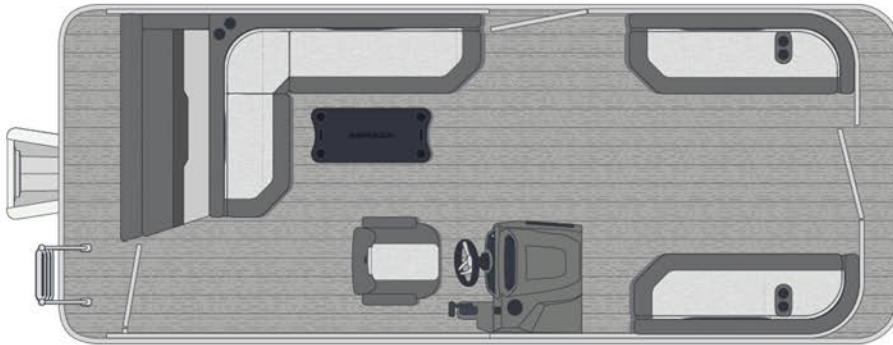

ARMADA

SAPHIR CR

PASSENGER CAPACITY
9-14 PEOPLE

LOAD CAPACITY
1820-2597 LB

MAX. POWER
80-175 HP

WWW.ARMADAMARINEUSA.COM

SAPHIR CR

19, 21 & 23 FEET AVAILABLE

19 CR

21 CR

23 CR

CONFIGURATION

STANDARD, SPORT
PERFORMANCE

WWW.ARMADAMARINEUSA.COM

FURNISHINGS

- Classic furnishings with rotomolded bench bases
- 1 swivel driver's captain chair with sliding arm
- "L" shaped bench seat with sundeck and ample storage space at the rear and under each module

CONSOLE

- Deluxe rotomould console with glove compartment
- Standard steering wheel with mechanical driving system
- Switches and one 12-volts electrical outlet and one USB outlet

INSTRUMENTATION

- Fuel level indicator
- Speed indicator
- Motor tilt indicator (trim)
- Mechanical control system
- Tachymeter
- Voltmeter
- Electric horn

INSTRUMENTATION

- Integrated 27 gallons fuel tank in the motor box (21' et 23')
- Integrated 17 gallons fuel tank in the motor box (19')
- Three-in-one navigation and docking lights
- Bimini rooftop (tube 1 ¼") with envelope
- Deluxe table (removable) with 4 glass holders