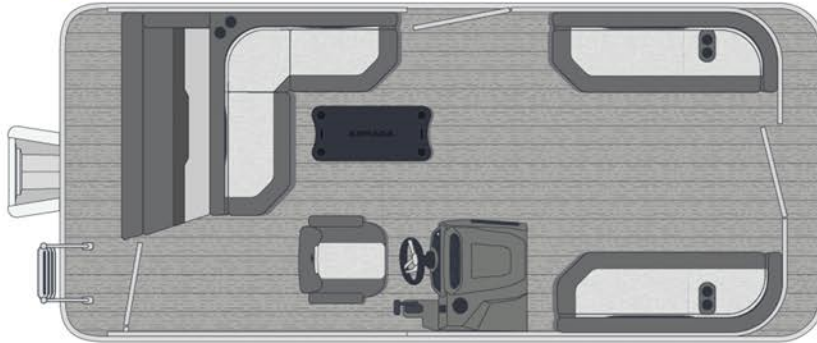

ARMADA

SAPHIR CR

PASSENGER CAPACITY
9-14 PEOPLE

LOAD CAPACITY
1820-2597 LB

MAX. POWER
80-175 HP

WWW.ARMADAMARINEUSA.COM

SAPHIR CR

19, 21 & 23 FEET AVAILABLE

19 CR

21 CR

23 CR

CONFIGURATION

STANDARD, SPORT
PERFORMANCE

WWW.ARMADAMARINEUSA.COM

FURNISHINGS

- Classic furnishings with rotomolded bench bases
- 1 swivel driver's captain chair with sliding arm
- "L" shaped bench seat with sundeck and ample storage space at the rear and under each module

INSTRUMENTATION

- Integrated 27 gallons fuel tank in the motor box (21' et 23')
- Integrated 17 gallons fuel tank in the motor box (19')
- Three-in-one navigation and docking lights
- Bimini rooftop (tube 1 ¼") with envelope
- Deluxe table (removable) with 4 glass holders