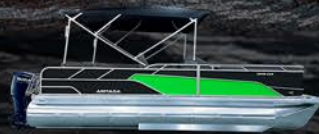

ARMADA

SAPHIR CR

PASSENGER CAPACITY
9-14 PEOPLE

LOAD CAPACITY
1820-2597 LB

MAX. POWER
80-175 HP

WWW.ARMADAMARINEUSA.COM

SAPHIR CR

19, 21 & 23 FEET AVAILABLE

19 CR

21 CR

23 CR

CONFIGURATION

STANDARD, SPORT
PERFORMANCE

WWW.ARMADAMARINEUSA.COM

FURNISHINGS

- Classic furnishings with rotomolded bench bases
- 1 swivel driver's captain chair with sliding arm
- "L" shaped bench seat with sundeck and ample storage space at the rear and under each module

INSTRUMENTATION

- Integrated 27 gallons fuel tank in the motor box (21' et 23')
- Integrated 17 gallons fuel tank in the motor box (19')
- Three-in-one navigation and docking lights
- Bimini rooftop (tube 1 ¼") with envelope
- Deluxe table (removable) with 4 glass holders