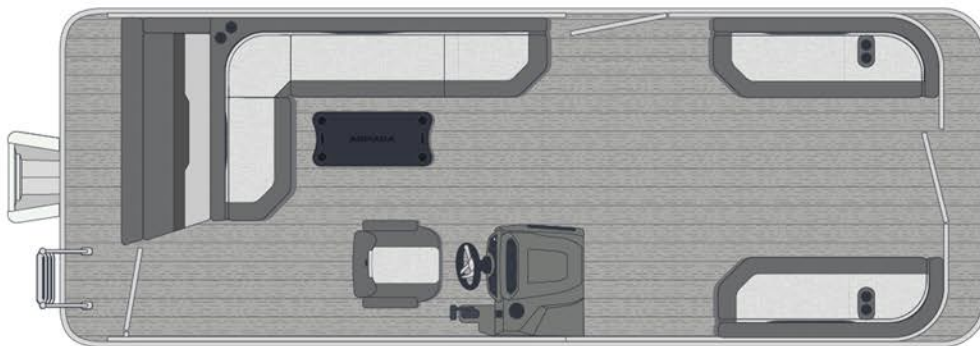

ARMADA

SAPHIR CR

PASSENGER CAPACITY
9-14 PEOPLE

LOAD CAPACITY
1820-2597 LB

MAX. POWER
80-175 HP

WWW.ARMADAMARINEUSA.COM

SAPHIR CR

19, 21 & 23 FEET AVAILABLE

19 CR

21 CR

23 CR

CONFIGURATION

STANDARD, SPORT
PERFORMANCE

WWW.ARMADAMARINEUSA.COM

FURNISHINGS

- Classic furnishings with rotomolded bench bases
- 1 swivel driver's captain chair with sliding arm
- "L" shaped bench seat with sundeck and ample storage space at the rear and under each module

CONSOLE

- Deluxe rotomould console with glove compartment
- Standard steering wheel with mechanical driving system
- Switches and one 12-volts electrical outlet and one USB outlet

INSTRUMENTATION

- Fuel level indicator
- Speed indicator
- Motor tilt indicator (trim)
- Mechanical control system
- Tachymeter
- Voltmeter
- Electric horn

INSTRUMENTATION

- Integrated 27 gallons fuel tank in the motor box (21' et 23')
- Integrated 17 gallons fuel tank in the motor box (19')
- Three-in-one navigation and docking lights
- Bimini rooftop (tube 1 ¼") with envelope
- Deluxe table (removable) with 4 glass holders