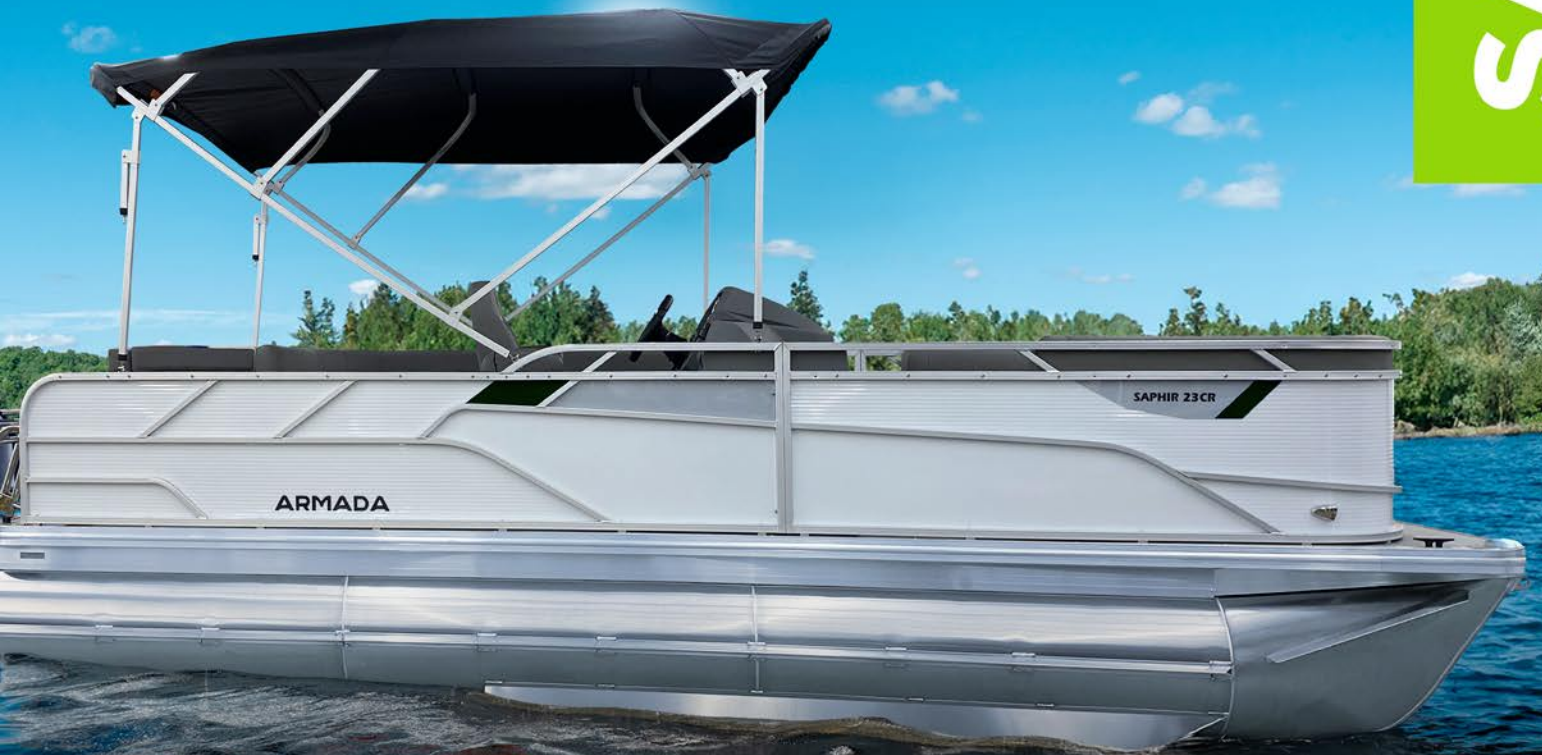

ARMADA

SAPHIR CR

PASSENGER CAPACITY
9-14 PEOPLE

LOAD CAPACITY
1820-2597 LB

MAX. POWER
80-175 HP

WWW.ARMADAMARINEUSA.COM

SAPHIR CR

19, 21 & 23 FEET AVAILABLE

19 CR

21 CR

23 CR

CONFIGURATION

STANDARD, SPORT
PERFORMANCE

WWW.ARMADAMARINEUSA.COM

FURNISHINGS

- Classic furnishings with rotomolded bench bases
- 1 swivel driver's captain chair with sliding arm
- "L" shaped bench seat with sundeck and ample storage space at the rear and under each module

INSTRUMENTATION

- Integrated 27 gallons fuel tank in the motor box (21' et 23')
- Integrated 17 gallons fuel tank in the motor box (19')
- Three-in-one navigation and docking lights
- Bimini rooftop (tube 1 ¼") with envelope
- Deluxe table (removable) with 4 glass holders

POPULAR OPTIONS

- Additional center tube with integrated motor box and Seastar unassisted hydraulic tilt steering system
- Additional center half-tube
- Underfloor underskin to minimize water noise under the pontoon (only with 3rd tube option)
- Ski locker floor compartment (only with 3rd tube option)
- Performance strakes for 3 tubes (only with 3rd tube option)
- Traction arch for ski/wake/tripe including reinforcement required
- Storage canvas (Mooring)
- Full campeur rooftop
- Boss marine Bluetooth two (2) speakers sound system
- Induction cellular charger
- Longitudinal LED light under floor (battery not included)
- Tilt steering wheel Extreme package