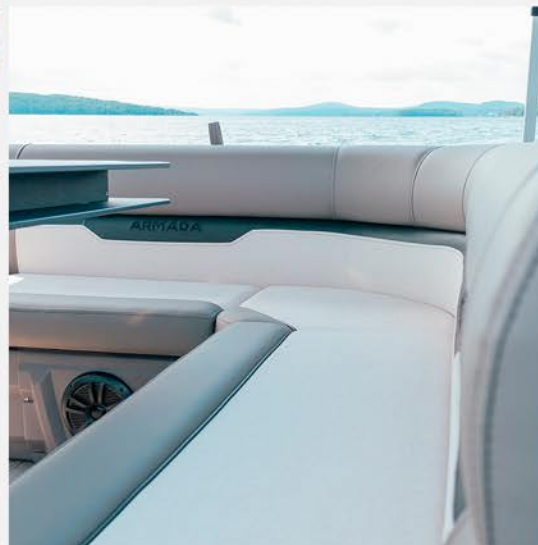

SAPHIR CR

ARMADA

BLACK OUTER SHEET

The furnishing color schemes to match the black sheet metal of your Saphir pontoon.

FURNISHINGS

WHITE OUTER SHEET

The upholstery color schemes to match the white sheet metal of your Saphir pontoon.

FURNISHINGS

BLACK & GREEN OUTER SHEET

The Lime Green option on black sheet metal automatically comes with the Black and Gray interior furniture color with "Lime Green" stitching.

FURNISHINGS

WHITE & GREEN OUTER SHEET

The Lime Green option on white sheet metal automatically comes with the Black and Gray interior furniture color with "Lime Green" stitching.

FURNISHINGS