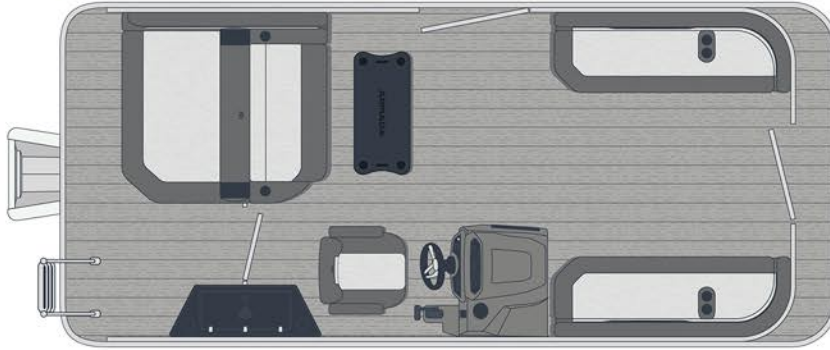

SAPHIR SB

19, 21 & 23 FEET AVAILABLE

19 SB