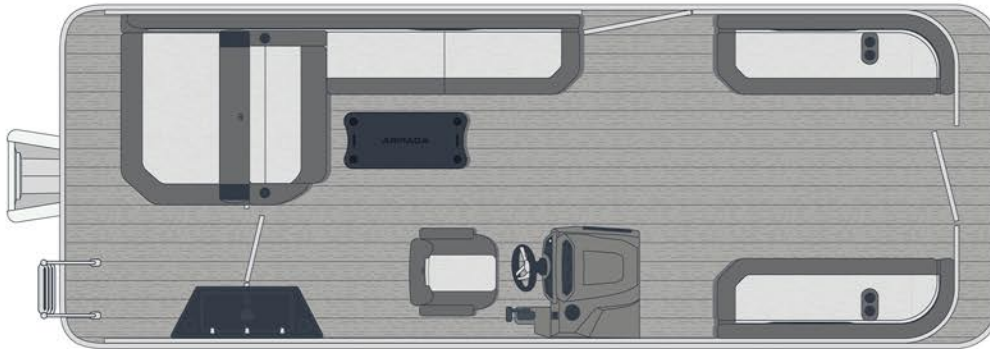

23 SB

CONFIGURATION

STANDARD, SPORT
PERFORMANCE