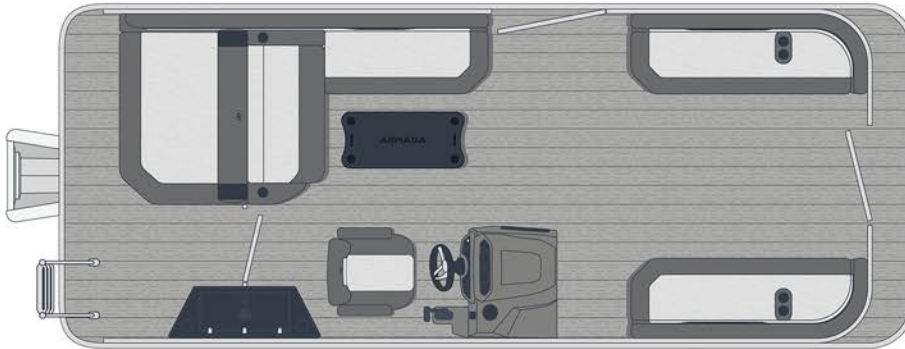

SAPHIR SB

19, 21 & 23 FEET AVAILABLE

19 SB

21 SB

23 SB

CONFIGURATION

STANDARD, SPORT
PERFORMANCE

WWW.ARMADAMARINEUSA.COM