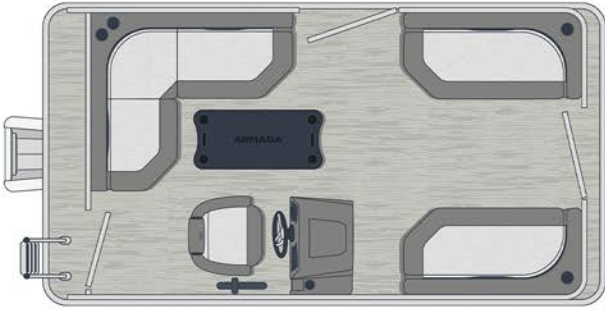

ARMADA

ZEN

PASSENGER CAPACITY
4-9 PEOPLE

LOAD CAPACITY
1023-1849 LB

MAX. POWER
40-80 HP

WWW.ARMADAMARINEUSA.COM

14' x 7'

16' x 7'

16' x 8'

18' x 8'

CONFIGURATION
STANDARD

FURNISHINGS

- Classic furnishing with rotomould base
- Storage space under each module
- One Slide-swivel small driver seat

CONSOLE

- Standard rotomould console
- Standard steering wheel with mechanical driving system
- Switches for horn and navigation lights
- Cell phone holder

INSTRUMENTATION

- Mechanical steering system
- Electric horn

OTHER FEATURES

- Bimini rooftop (tube 1 ¼") with envelope
- Deluxe table (removable) with four glass holders.

POPULAR OPTIONS

- Protective keels on the side of the tubes
- Storage canvas
- Full camper rooftop
- Portable gas tank 6 gallons
- Integrated 17 gallons fuel tank in the motor box (except Z-147)
- Boss marine Bluetooth two (2) speakers sound system
- Induction cellular charger
- Longitudinal LED light under floor (battery not included)