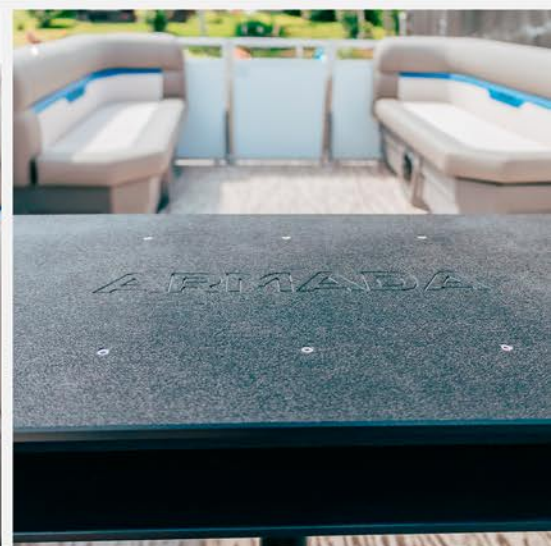

16' x 8'

18' x 8'

CONFIGURATION
STANDARD

FURNISHINGS

- Classic furnishing with rotomould base
- Storage space under each module
- One Slide-swivel small driver seat

CONSOLE

- Standard rotomould console
- Standard steering wheel with mechanical driving system
- Switches for horn and navigation lights
- Cell phone holder

INSTRUMENTATION

- Mechanical steering system
- Electric horn

OTHER FEATURES

- Bimini rooftop (tube 1 ¼") with envelope
- Deluxe table (removable) with four glass holders.

POPULAR OPTIONS

- Protective keels on the side of the tubes
- Storage canvas
- Full camper rooftop
- Portable gas tank 6 gallons
- Integrated 17 gallons fuel tank in the motor box (except Z-147)
- Boss marine Bluetooth two (2) speakers sound system
- Induction cellular charger
- Longitudinal LED light under floor (battery not included)

ZEN

ARMADA

WHITE OUTER SHEET

The furnishing color schemes to match the white sheet metal of your Zen pontoon.

FURNISHINGS

BLACK OUTER SHEET

The furnishing color schemes to match the black sheet metal of your Zen pontoon.