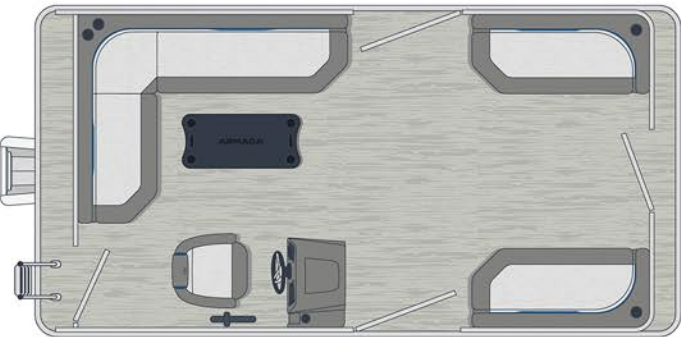

ARMADA

ZEN

PASSENGER CAPACITY
4-9 PEOPLE

LOAD CAPACITY
1023-1849 LB

MAX. POWER
40-80 HP

WWW.ARMADAMARINEUSA.COM

14' x 7'

16' x 7'

16' x 8'

18' x 8'

CONFIGURATION
STANDARD

FURNISHINGS

- Classic furnishing with rotomould base
- Storage space under each module
- One Slide-swivel small driver seat

CONSOLE

- Standard rotomould console
- Standard steering wheel with mechanical driving system
- Switches for horn and navigation lights
- Cell phone holder

INSTRUMENTATION

- Mechanical steering system
- Electric horn

OTHER FEATURES

- Bimini rooftop (tube 1 ¼") with envelope
- Deluxe table (removable) with four glass holders.

POPULAR OPTIONS

- Protective keels on the side of the tubes
- Storage canvas
- Full camper rooftop
- Portable gas tank 6 gallons
- Integrated 17 gallons fuel tank in the motor box (except Z-147)
- Boss marine Bluetooth two (2) speakers sound system
- Induction cellular charger
- Longitudinal LED light under floor (battery not included)