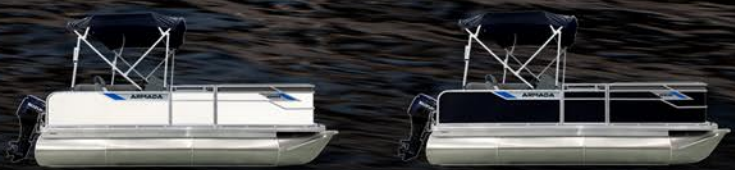

ARMADA

ZEN

PASSENGER CAPACITY
4-9 PEOPLE

LOAD CAPACITY
1023-1849 LB

MAX. POWER
40-80 HP

WWW.ARMADAMARINEUSA.COM

14' x 7'

16' x 7'

16' x 8'

18' x 8'

CONFIGURATION
STANDARD

FURNISHINGS

- Classic furnishing with rotomould base
- Storage space under each module
- One Slide-swivel small driver seat

CONSOLE

- Standard rotomould console
- Standard steering wheel with mechanical driving system
- Switches for horn and navigation lights
- Cell phone holder

INSTRUMENTATION

- Mechanical steering system
- Electric horn

OTHER FEATURES

- Bimini rooftop (tube 1 ¼") with envelope
- Deluxe table (removable) with four glass holders.

POPULAR OPTIONS

- Protective keels on the side of the tubes
- Storage canvas
- Full camper rooftop
- Portable gas tank 6 gallons
- Integrated 17 gallons fuel tank in the motor box (except Z-147)
- Boss marine Bluetooth two (2) speakers sound system
- Induction cellular charger
- Longitudinal LED light under floor (battery not included)