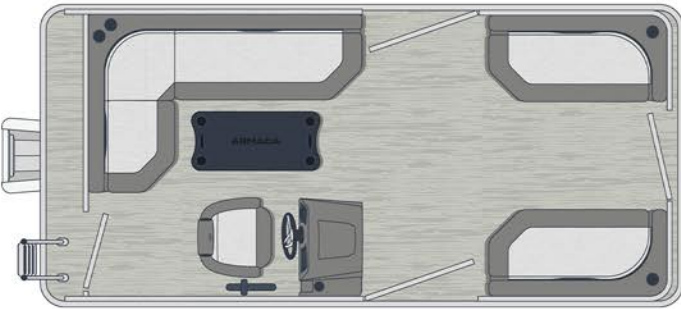

ARMADA

ZEN

PASSENGER CAPACITY
4-9 PEOPLE

LOAD CAPACITY
1023-1849 LB

MAX. POWER
40-80 HP

WWW.ARMADAMARINEUSA.COM

14' x 7'

16' x 7'

16' x 8'

18' x 8'

CONFIGURATION
STANDARD

FURNISHINGS

- Classic furnishing with rotomould base
- Storage space under each module
- One Slide-swivel small driver seat

CONSOLE

- Standard rotomould console
- Standard steering wheel with mechanical driving system
- Switches for horn and navigation lights
- Cell phone holder

INSTRUMENTATION

- Mechanical steering system
- Electric horn

OTHER FEATURES

- Bimini rooftop (tube 1 ¼") with envelope
- Deluxe table (removable) with four glass holders.

POPULAR OPTIONS

- Protective keels on the side of the tubes
- Storage canvas
- Full camper rooftop
- Portable gas tank 6 gallons
- Integrated 17 gallons fuel tank in the motor box (except Z-147)
- Boss marine Bluetooth two (2) speakers sound system
- Induction cellular charger
- Longitudinal LED light under floor (battery not included)